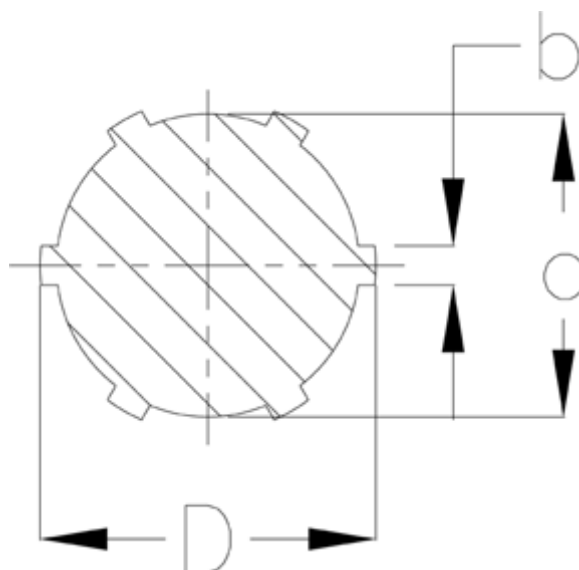

Data Sheet

Article number: 0752440500

Description: Spline shaft 1000524004
B6 x 21 x 25 length 500

Measures

b = 5

d = 21

D = 25

Description = B 6x21x25

Length = 500